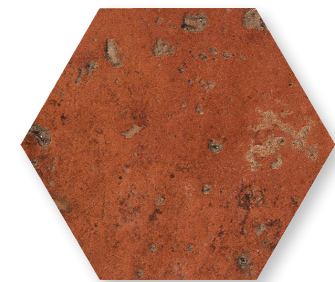

Rosso Siena | 6"x7"

Giallo Umbria | 4"x8"

Tile
of
Italy

 **MALINE TILE**
ELEVATE YOUR SHOWROOM

malinetile.com

ORIGIN

PORCELAIN TILE

Technical Data

Finish	Matte
Thickness	10 MM
Application	Interior/Exterior
Frost Resistant	Yes
Shade Variation	V3
Water Absorption	≤0.1%
Slip Resistant	R10

Cotto Dorato | 8"x16"

Colors

Cotto Dorato

Giallo Umbria

Rossa Siena